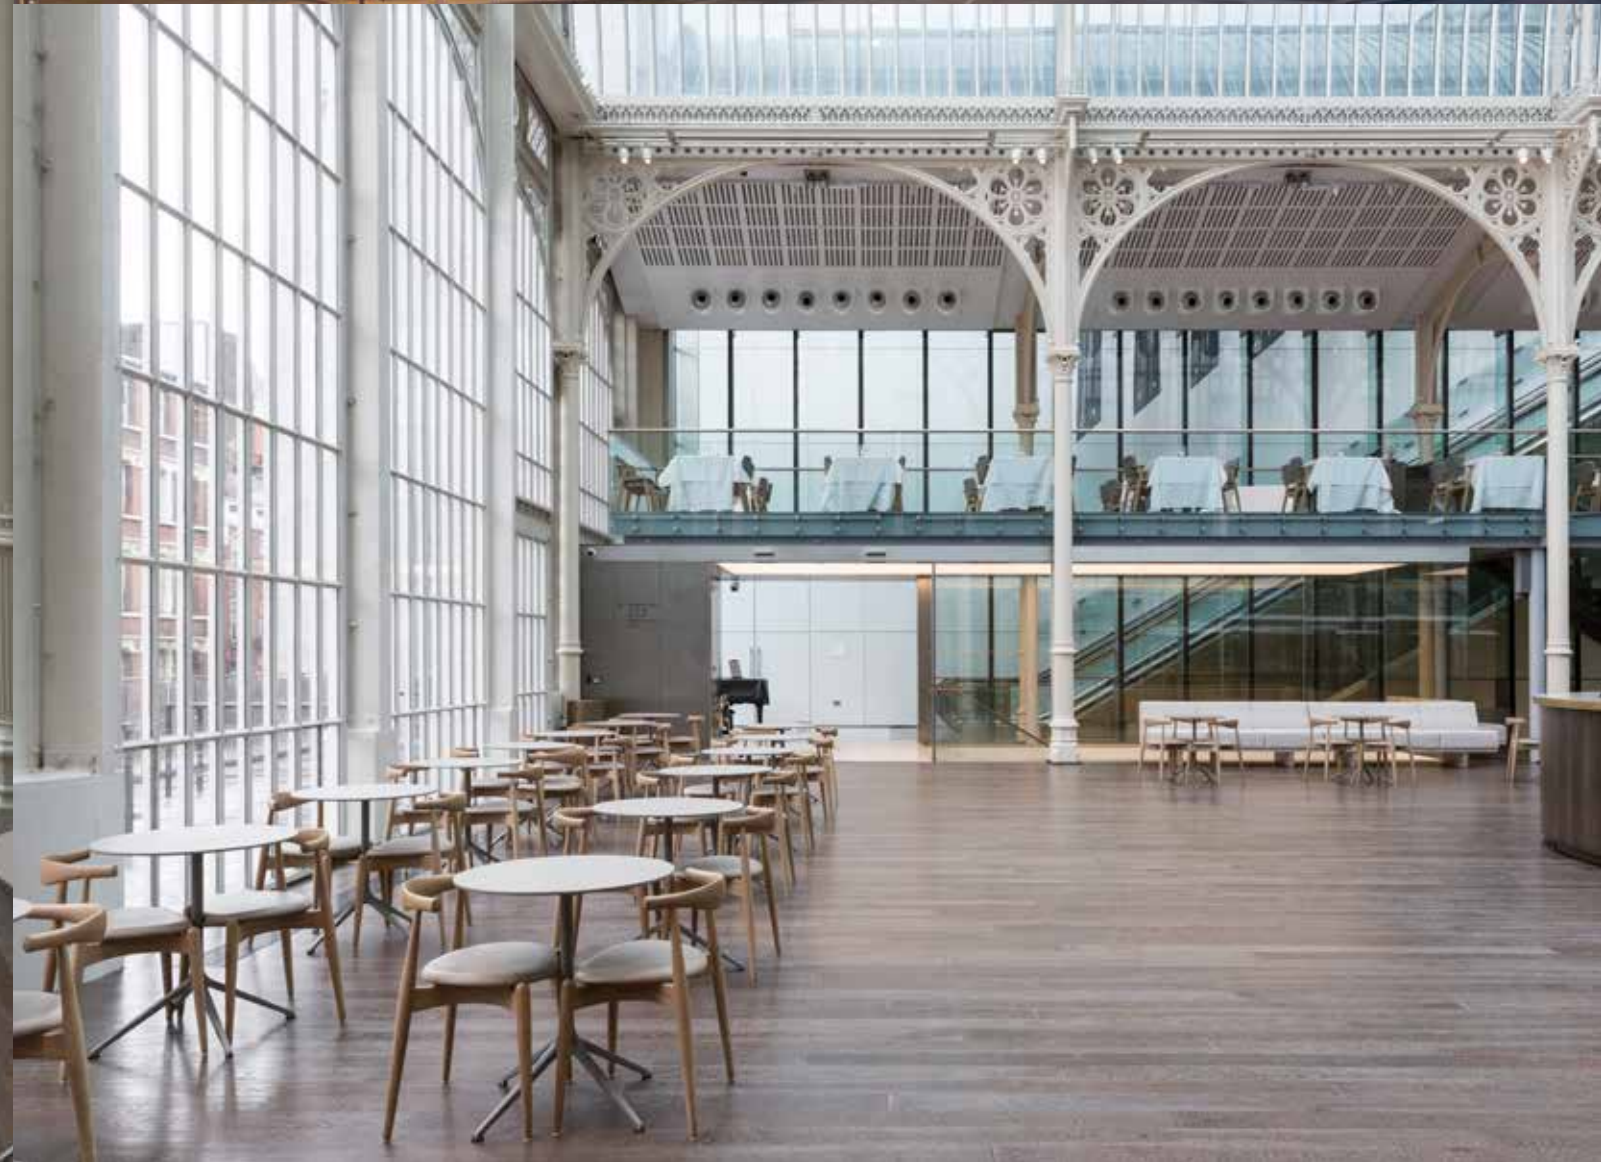

**JUNCKERS**  
Walking on Danish design

art wall

While the city of Dunfermline's young people were looking for fun and creative ways to spend their time, the Museum team were working with the community to create a space for them to share their ideas and skills.

build your museum

welcome

speaking of ... Dunfermline

written

Life is hard

TruWave  
disposable  
pressure  
transducers