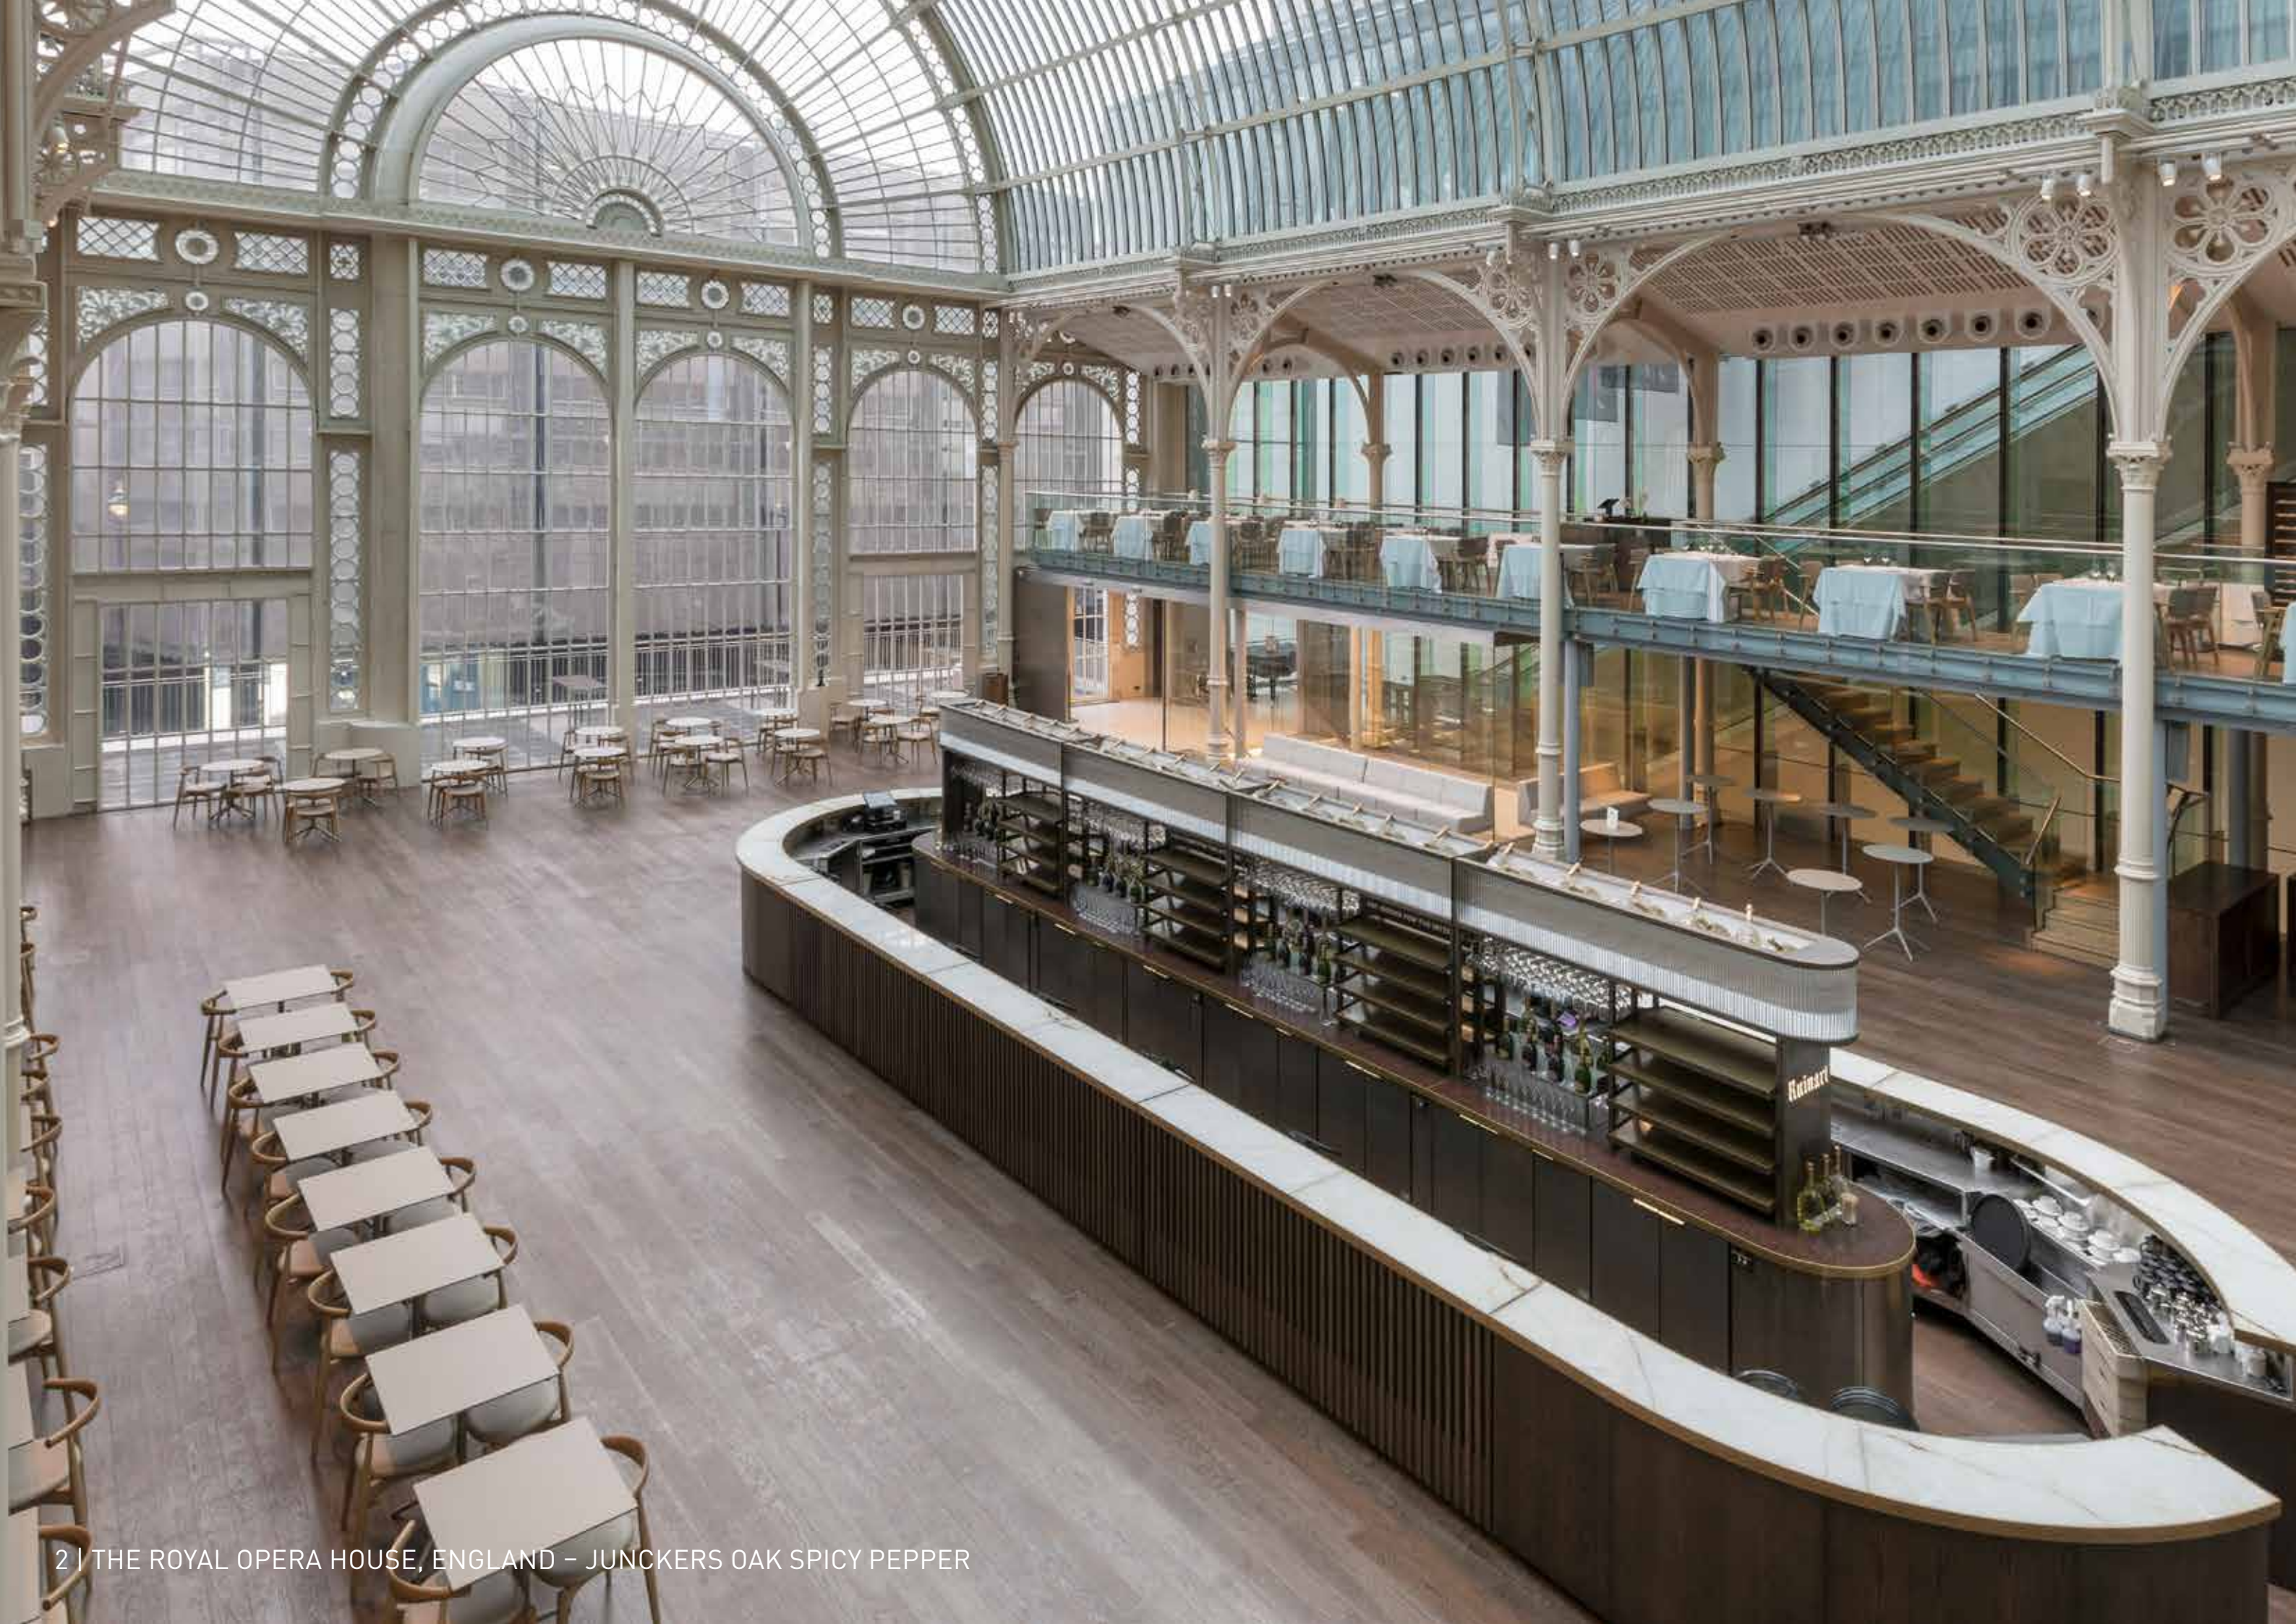

**JUNCKERS**  
Walking on Danish design

art wall

While the city of Dunfermline's young people were looking for fun and creative ways to spend their time, the Museum team were working with the community to create a space for them to share their ideas and skills.

build your museum

welcome

speaking of ... Dunfermline

written

Life is hard

TruWave  
disposable  
pressure  
transducers